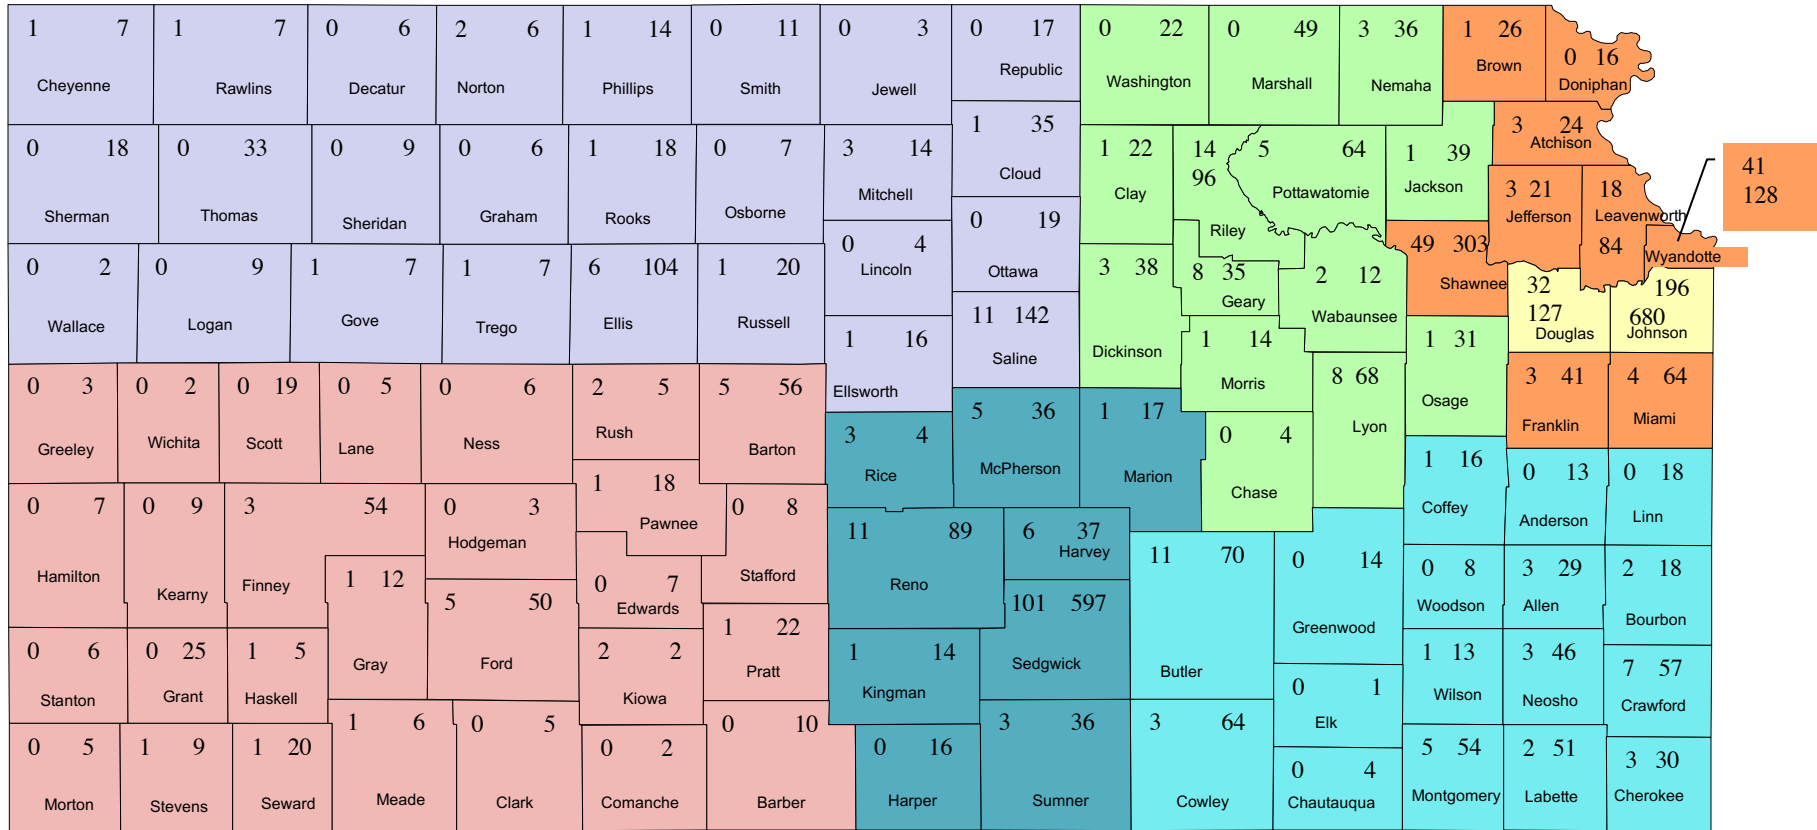

KCCTO-KITS ITSN Specialists Regions

Left # = Child Care Centers (Head Start Centers, Preschools and School Age Sites not included)

Right # = Group and Family Day Care Homes

Anna Nippert - anippert@ku.edu